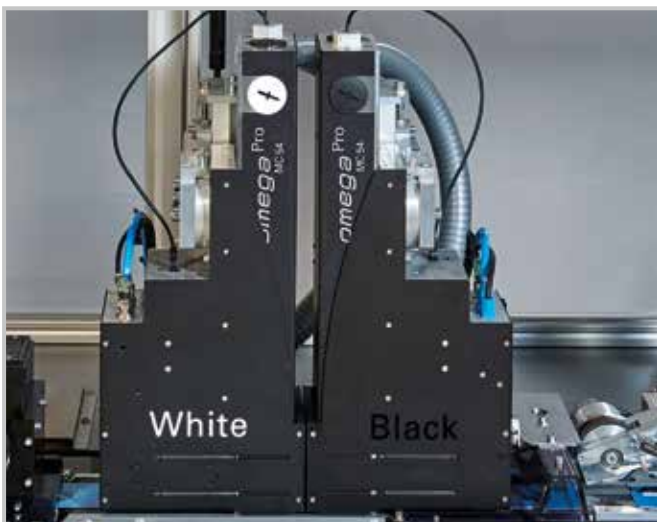

Different orders in one production run

For the first time, true rainbow deck capability can be used with drop-on-demand printing technology in order to personalize banking cards with high efficiency. This enables users to process different orders in one production run – at the lowest costs per card, with unprecedented freedom in designing personalized data.

The Atlantic Zeiser Card Personalization Platform has been designed with a number of innovative features for that purpose.

omega Pro

Time savings through inline ripping

In order to make full use of its efficiency enhancing capabilities, the OMEGA Pro printer's AZPS RIP engine is capable of seamlessly changing or rearranging all variable data components on-the-fly. This results in enormous time savings and allows end customers to directly define the layout properties.

Fully automatic, contact-free cleaning of the inkjets ensures consistently flawless print quality and minimal ink consumption. Jetters currently not in use are selectively closed ("capping"), which also optimizes print head availability.

vericam Pro

No-setup print control camera

Set-up and teach-in of the print control camera, which was extremely time-consuming especially in case of multiple small orders, is no longer required. The Atlantic Zeiser Card Personalization Platform uses the new VERICAM Pro software to perform on-the-fly dynamic adjustments. Based on a powerful contour-matching technique and on a smart binarization process, it can generically extract imprinted texts and match them intelligently. This makes the overall solution much more versatile for small order sizes down to individual cards (batch size one).