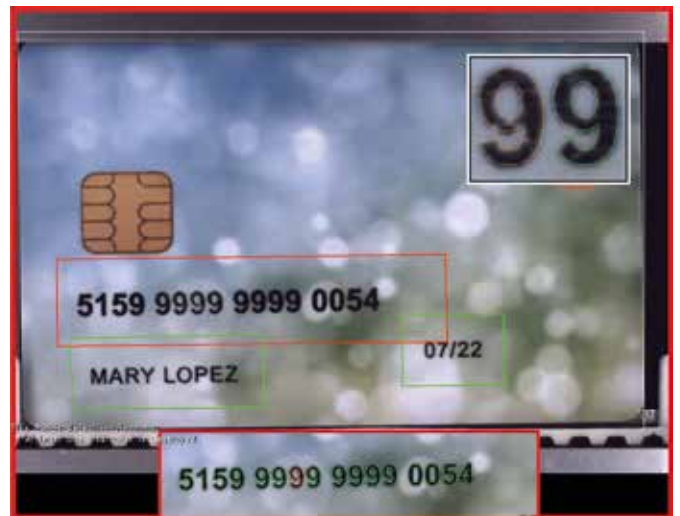

vericam Pro

No-setup print control camera

Set-up and teach-in of the print control camera, which was extremely time-consuming especially in case of multiple small orders, is no longer required. The Atlantic Zeiser Card Personalization Platform uses the new VERICAM Pro software to perform on-the-fly dynamic adjustments. Based on a powerful contour-matching technique and on a smart binarization process, it can generically extract imprinted texts and match them intelligently. This makes the overall solution much more versatile for small order sizes down to individual cards (batch size one).

VERICAM Pro delivers optimal print control verification automatically at maximum speed and flexibility based on the proven Atlantic Zeiser SmartCamera.